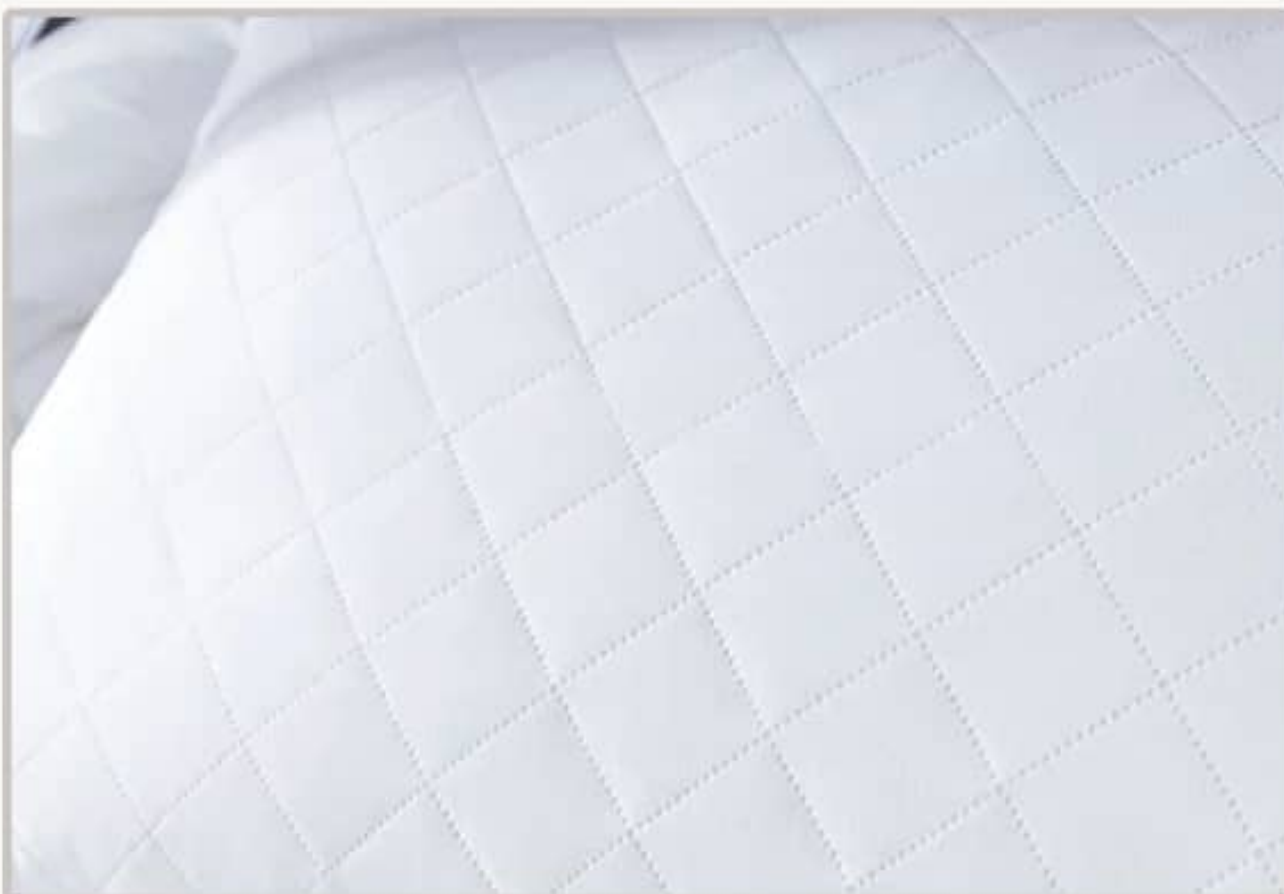

ULTRASONIC QUILTED PILLOW
Breathable comfort, all night long.

Product Code
HSK-8931

Size (CM)
50x70

Composition
Outer Material: 100% Polyester
Filling Material: Silicon Fiber