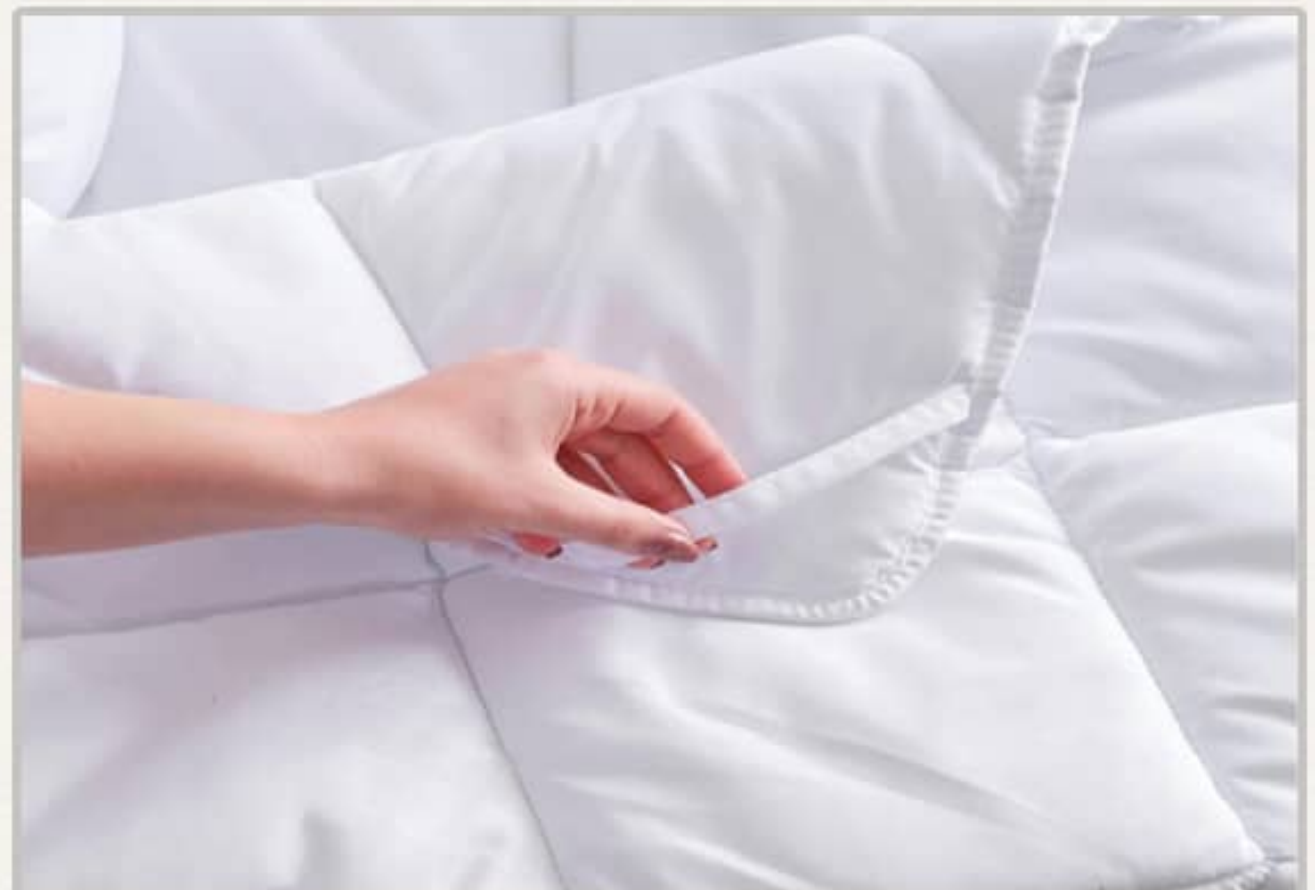

HSK-803

Size (CM)

155x215

195x215

Composition

Outer Fabric:
100% Microfiber

Inside Filling:
Silicon Fiber

QUILTED BED COVER